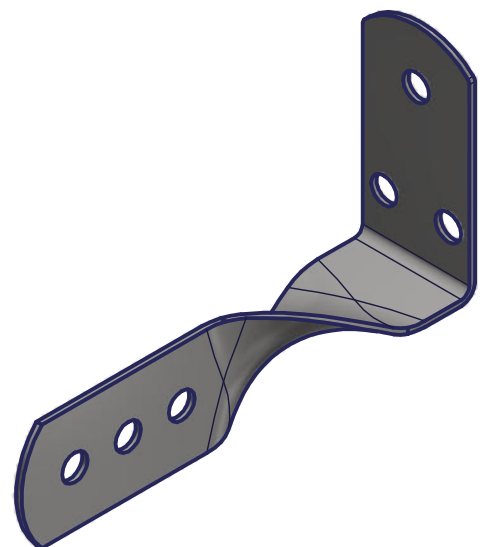

String holder - type LA - 80

String holder - type LB - 120

String holder - type LC - 150

String holder with tensioning screw

For E-50 blinds

String holder standard

For E-50 blinds

String holder on parapet