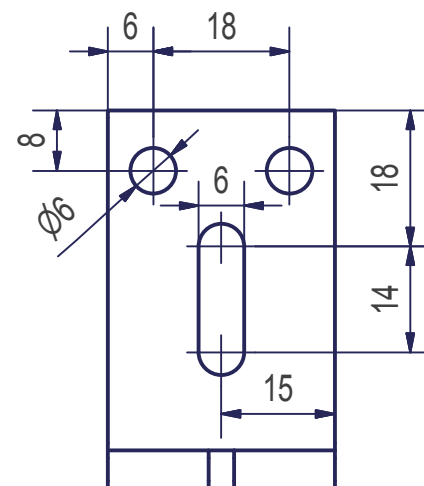

String holder - type LA - 80

String holder - type LB - 120

String holder - type LC - 150

String holder with tensioning screw

For E-50 blinds

String holder standard

For E-50 blinds

String holder on parapet