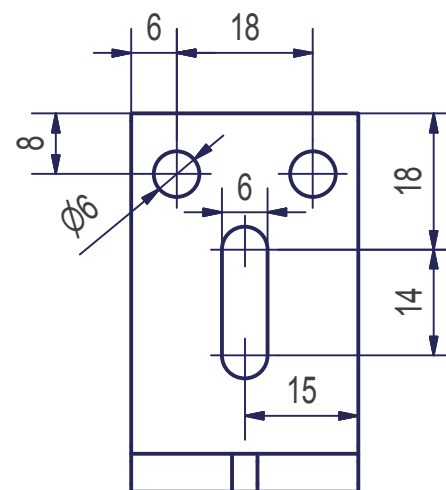

String holder - type LA - 80

String holder - type LB - 120

String holder - type LC - 150

String holder with tensioning screw

For E-50 blinds

String holder standard

For E-50 blinds

String holder on parapet