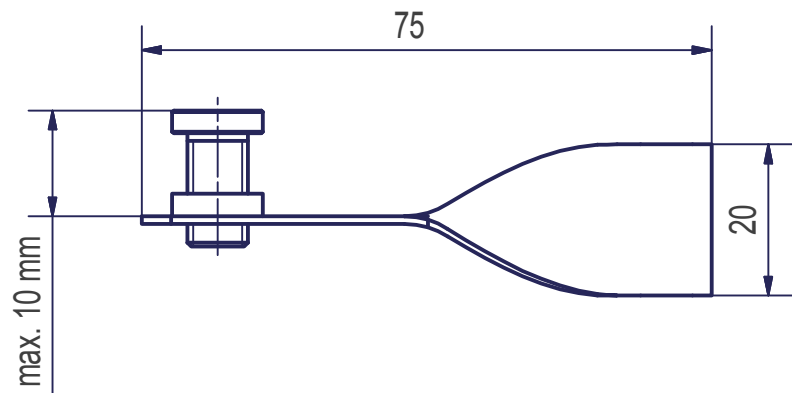

String holder - type LA - 80

String holder - type LB - 120

String holder - type LC - 150

String holder with tensioning screw

For E-50 blinds

String holder standard

For E-50 blinds

String holder on parapet