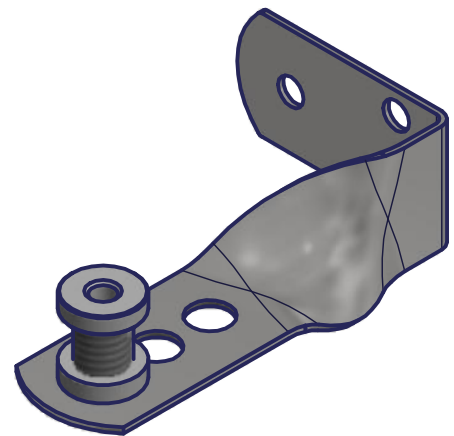

String holder - type LA - 80

String holder - type LB - 120

String holder - type LC - 150

String holder with tensioning screw

For E-50 blinds

String holder standard

For E-50 blinds

String holder on parapet