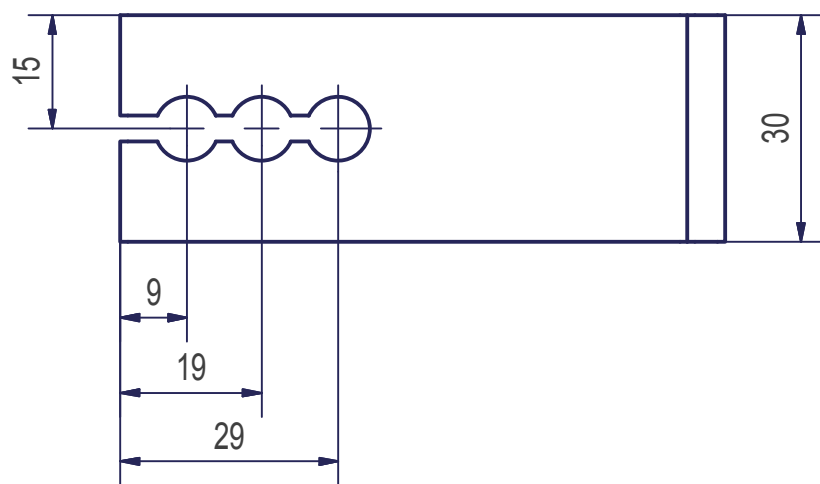

String holder - type LA - 80

String holder - type LB - 120

String holder - type LC - 150

String holder with tensioning screw

For E-50 blinds

String holder standard

For E-50 blinds

String holder on parapet