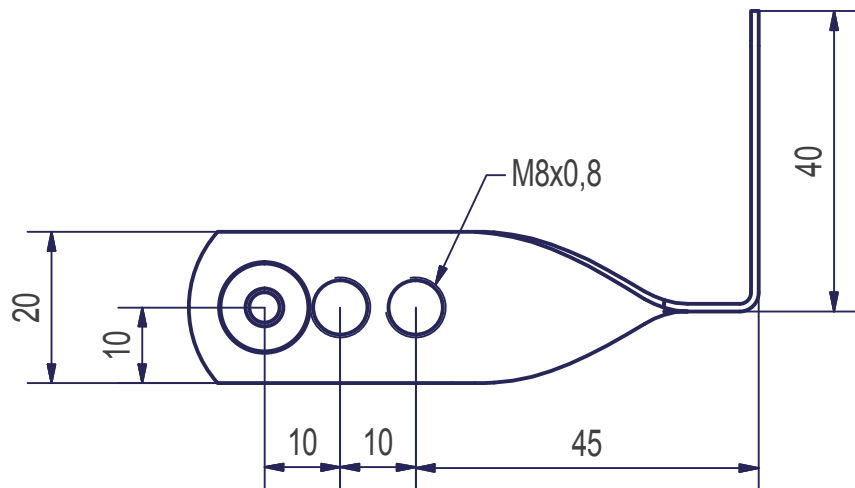

String holder - type LA - 80

String holder - type LB - 120

String holder - type LC - 150

String holder with tensioning screw

For E-50 blinds

String holder standard

For E-50 blinds

String holder on parapet