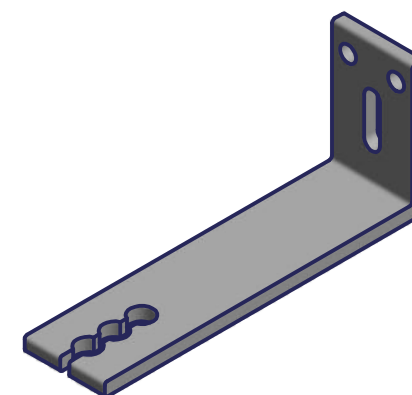

String holder - type LA - 80

String holder - type LB - 120

String holder - type LC - 150

String holder with tensioning screw

For E-50 blinds

String holder standard

For E-50 blinds

String holder on parapet