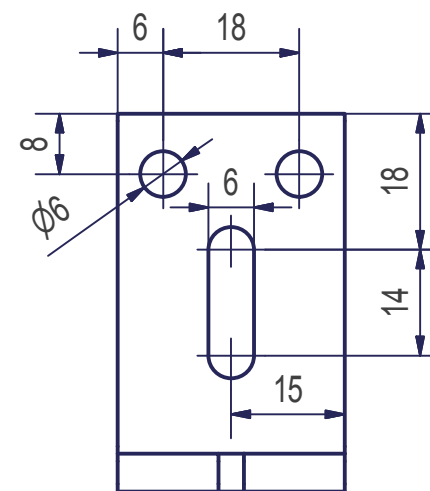

String holder - type LA - 80

String holder - type LB - 120

String holder - type LC - 150

String holder with tensioning screw

For E-50 blinds

String holder standard

For E-50 blinds

String holder on parapet