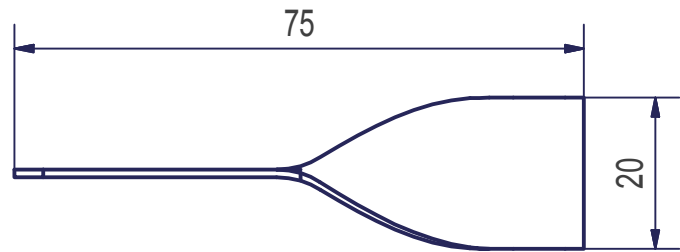

String holder - type LA - 80

String holder - type LB - 120

String holder - type LC - 150

String holder with tensioning screw

For E-50 blinds

String holder standard

For E-50 blinds

String holder on parapet