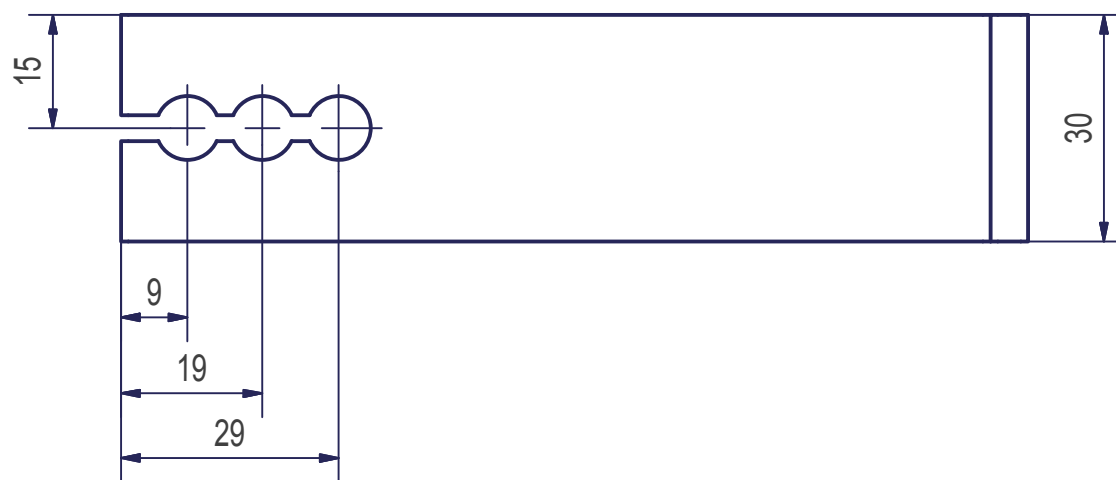

String holder - type LA - 80

String holder - type LB - 120

String holder - type LC - 150

String holder with tensioning screw

For E-50 blinds

String holder standard

For E-50 blinds

String holder on parapet