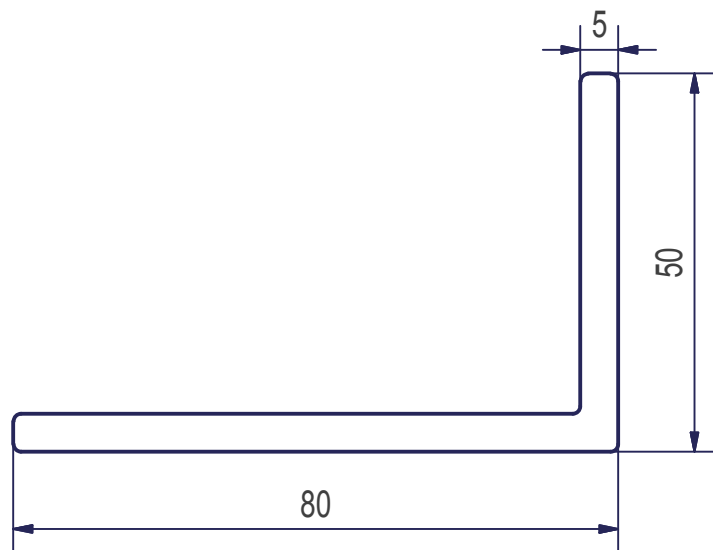

String holder - type LA - 80

String holder - type LB - 120

String holder - type LC - 150

String holder with tensioning screw

For E-50 blinds

String holder standard

For E-50 blinds

String holder on parapet