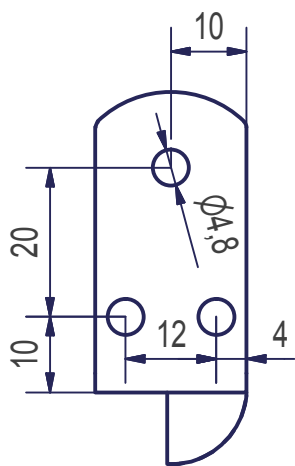

String holder - type LA - 80

String holder - type LB - 120

String holder - type LC - 150

String holder with tensioning screw

For E-50 blinds

String holder standard

For E-50 blinds

String holder on parapet