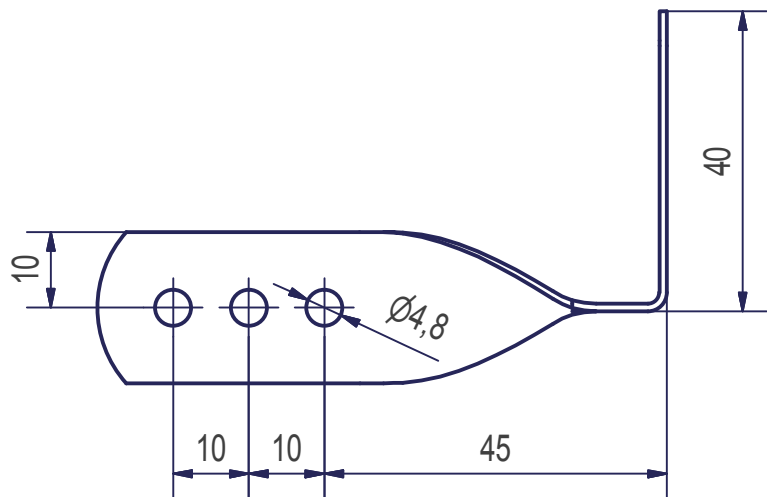

String holder - type LA - 80

String holder - type LB - 120

String holder - type LC - 150

String holder with tensioning screw

For E-50 blinds

String holder standard

For E-50 blinds

String holder on parapet