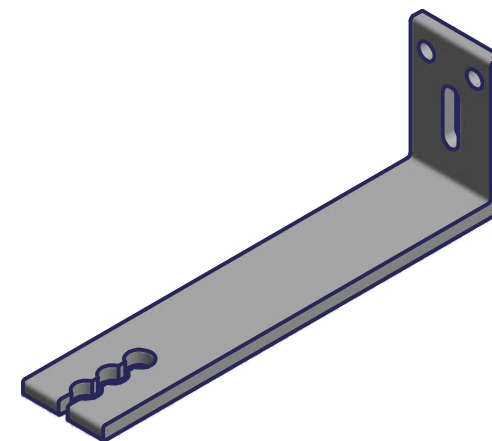

String holder - type LA - 80

String holder - type LB - 120

String holder - type LC - 150

String holder with tensioning screw

For E-50 blinds

String holder standard

For E-50 blinds

String holder on parapet