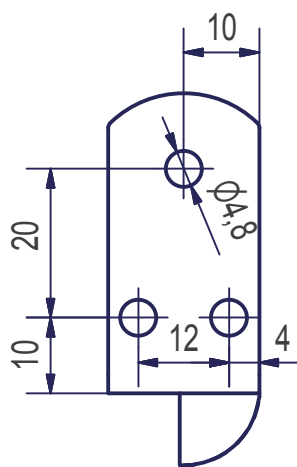

String holder - type LA - 80

String holder - type LB - 120

String holder - type LC - 150

String holder with tensioning screw

For E-50 blinds

String holder standard

For E-50 blinds

String holder on parapet