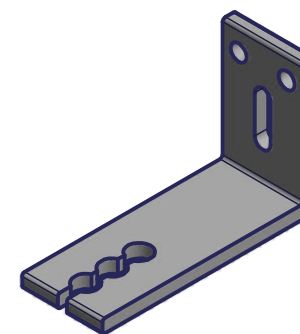

String holder - type LA - 80

String holder - type LB - 120

String holder - type LC - 150

String holder with tensioning screw

For E-50 blinds

String holder standard

For E-50 blinds

String holder on parapet