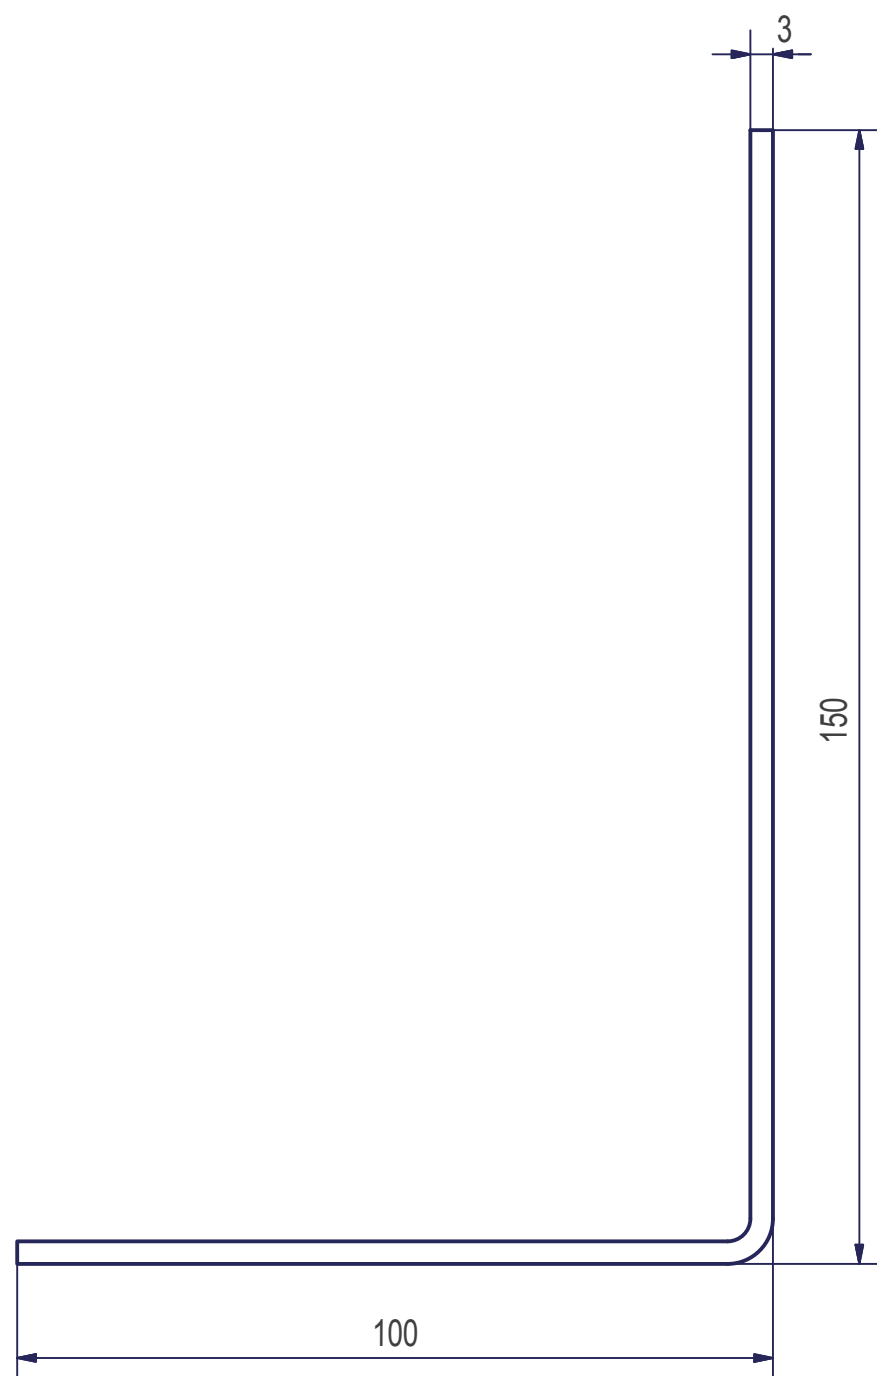

# ISO-KASTL case holder without insulation

# U-profile holder 100x150 mm

# U-profile holder 130x150 mm