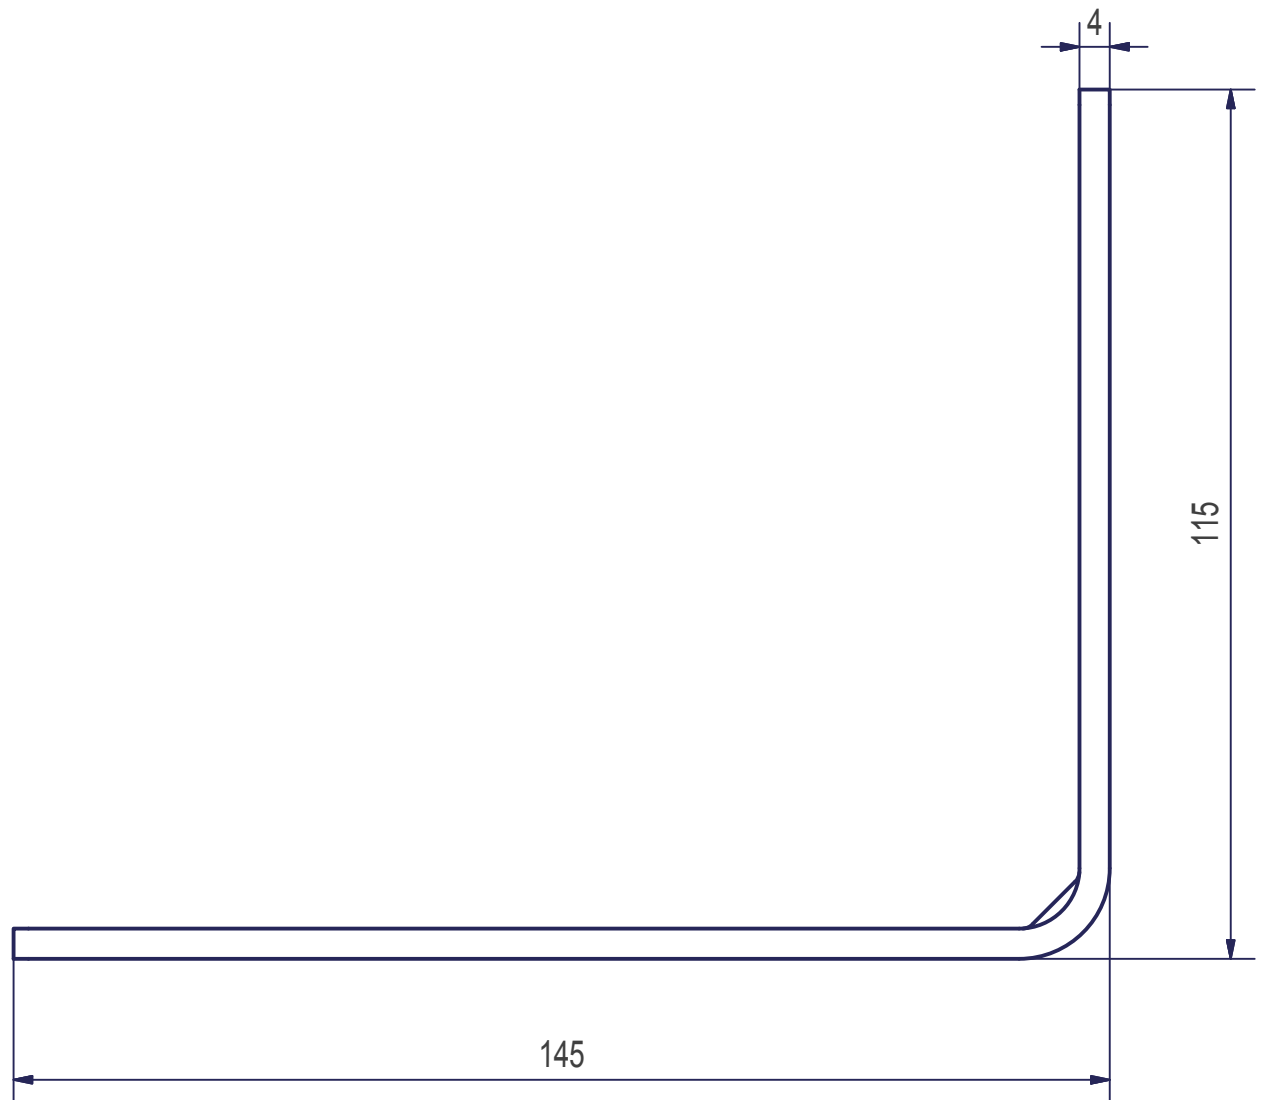

# ISO-KASTL case holder without insulation

# U-profile holder 100x150 mm

# U-profile holder 130x150 mm