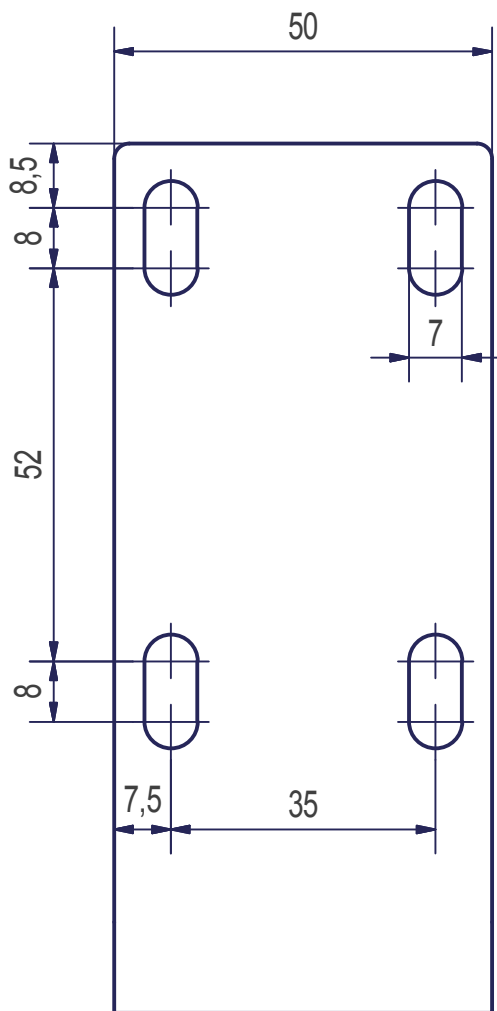

# U-profile holder 100x150 mm

# U-profile holder 130x150 mm