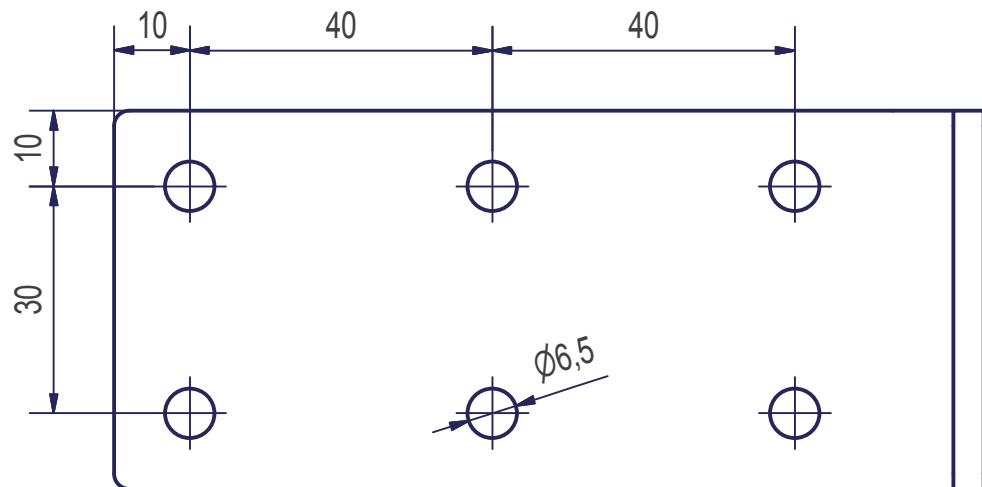

ISO-KASTL case holder without insulation