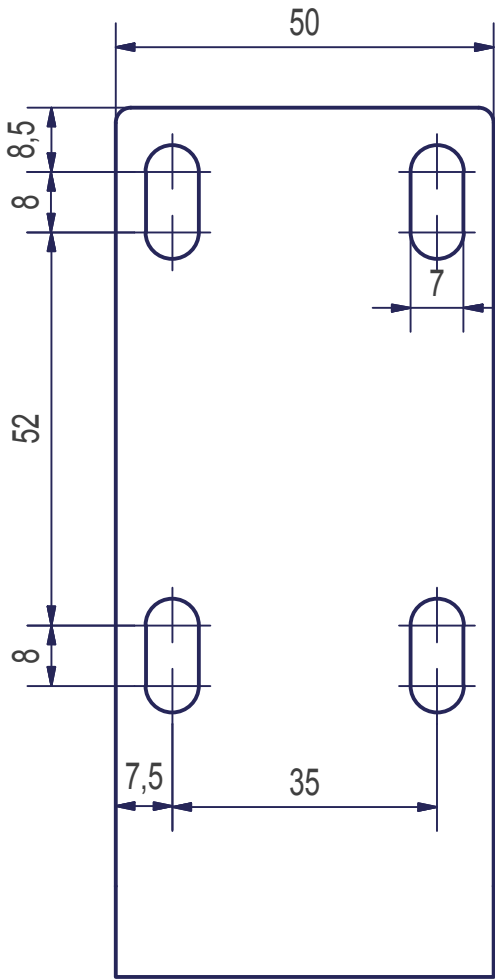

ISO-KASTL case holder without insulation