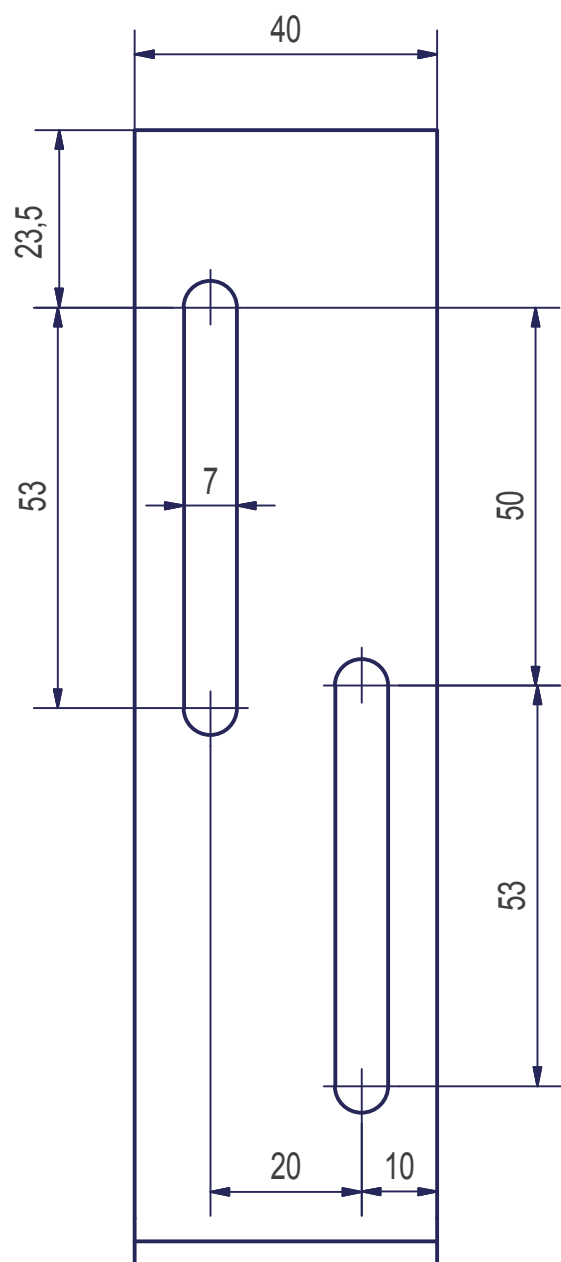

# ISO-KASTL case holder without insulation

# U-profile holder 100x150 mm

# U-profile holder 130x150 mm