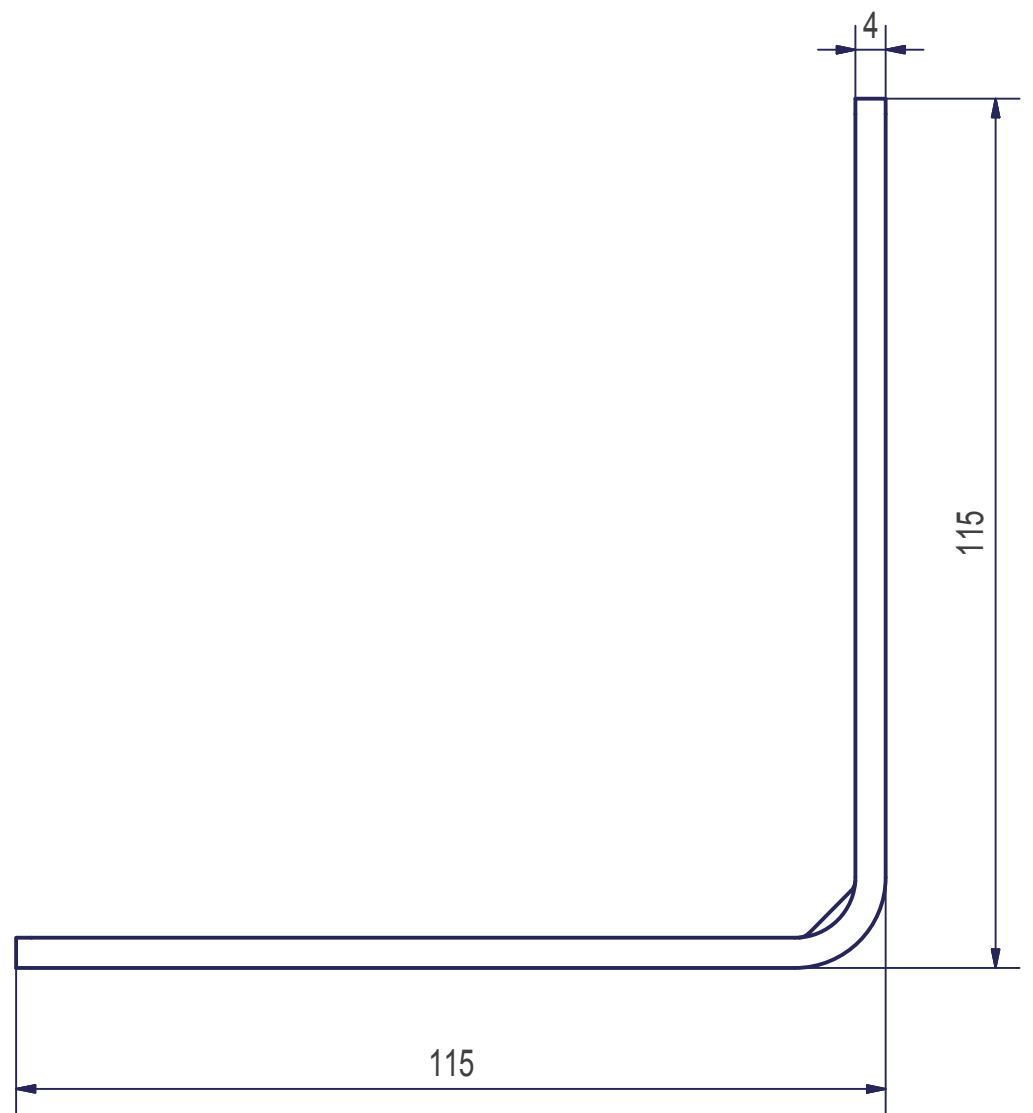

# ISO-KASTL case holder without insulation

# ISO-KASTL case holder with insulation

# U-profile holder 100x150 mm

# U-profile holder 130x150 mm