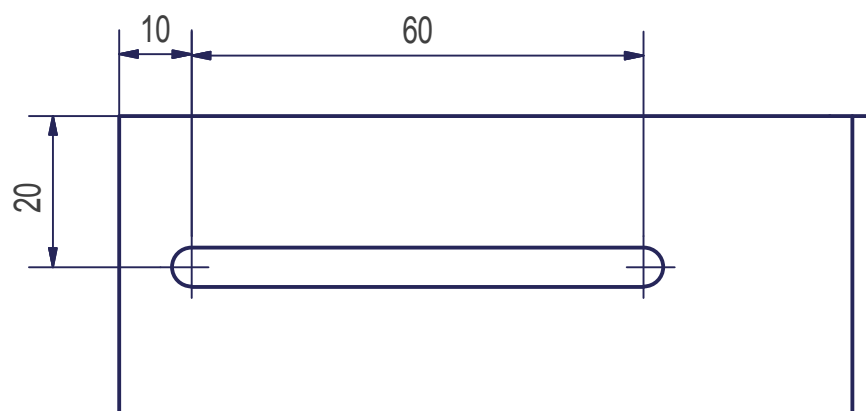

# ISO-KASTL case holder without insulation

# U-profile holder 100x150 mm

# U-profile holder 130x150 mm