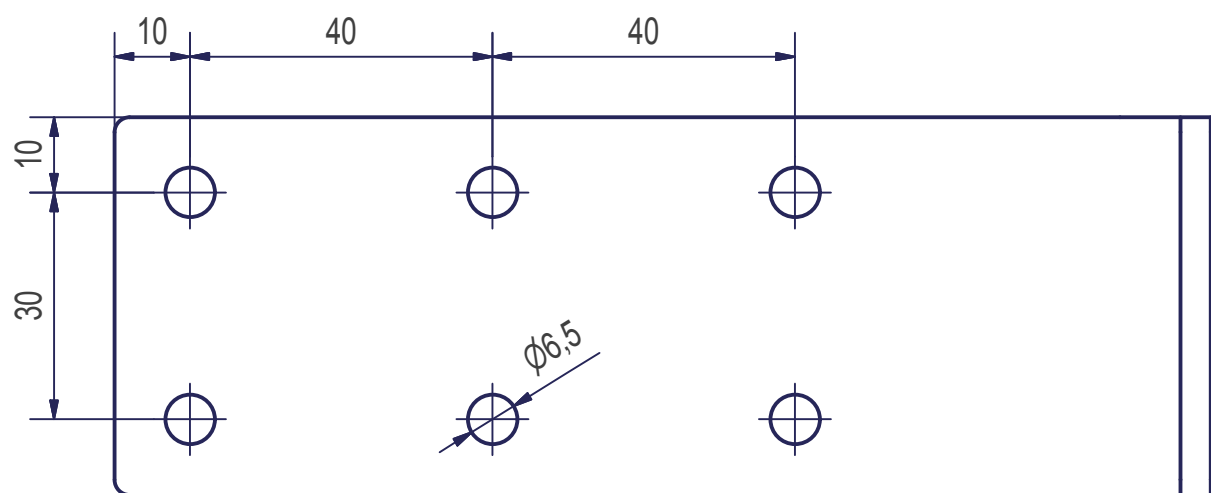

# ISO-KASTL case holder without insulation

# U-profile holder 100x150 mm

# U-profile holder 130x150 mm