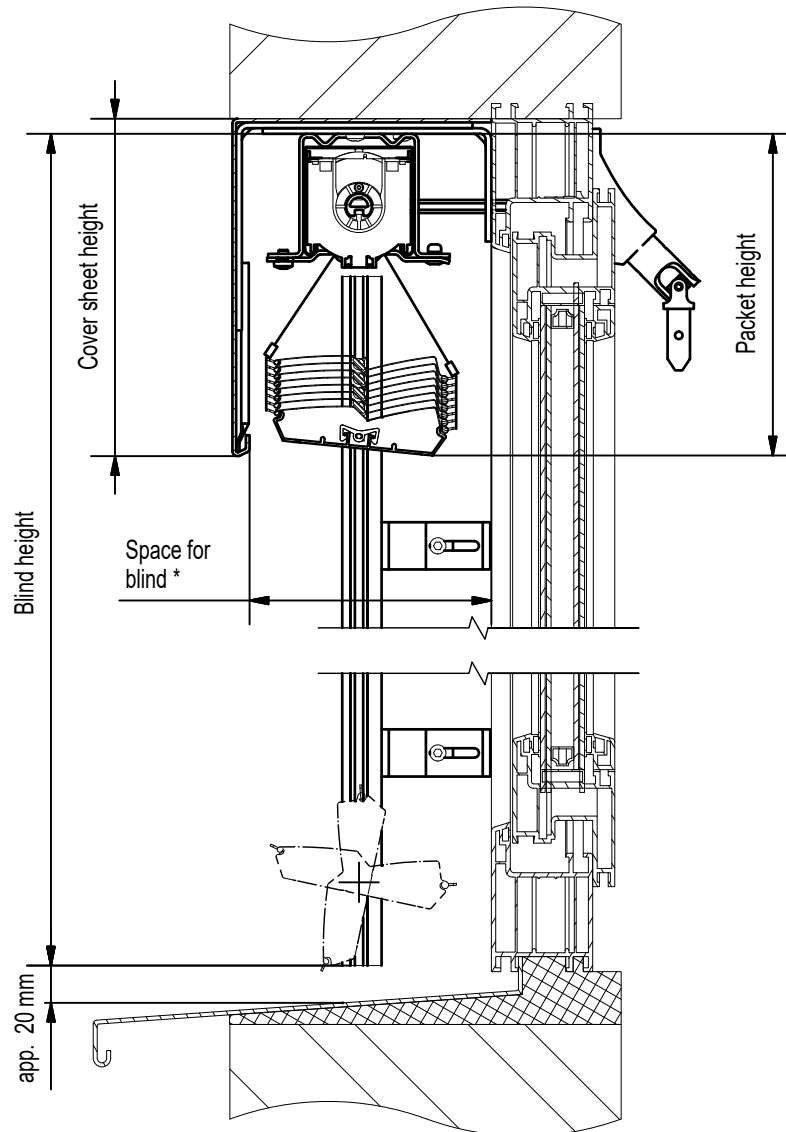

Blind Z-90 - drawing

* Space for blind recommended: 130 mm
minimal: 125 mm