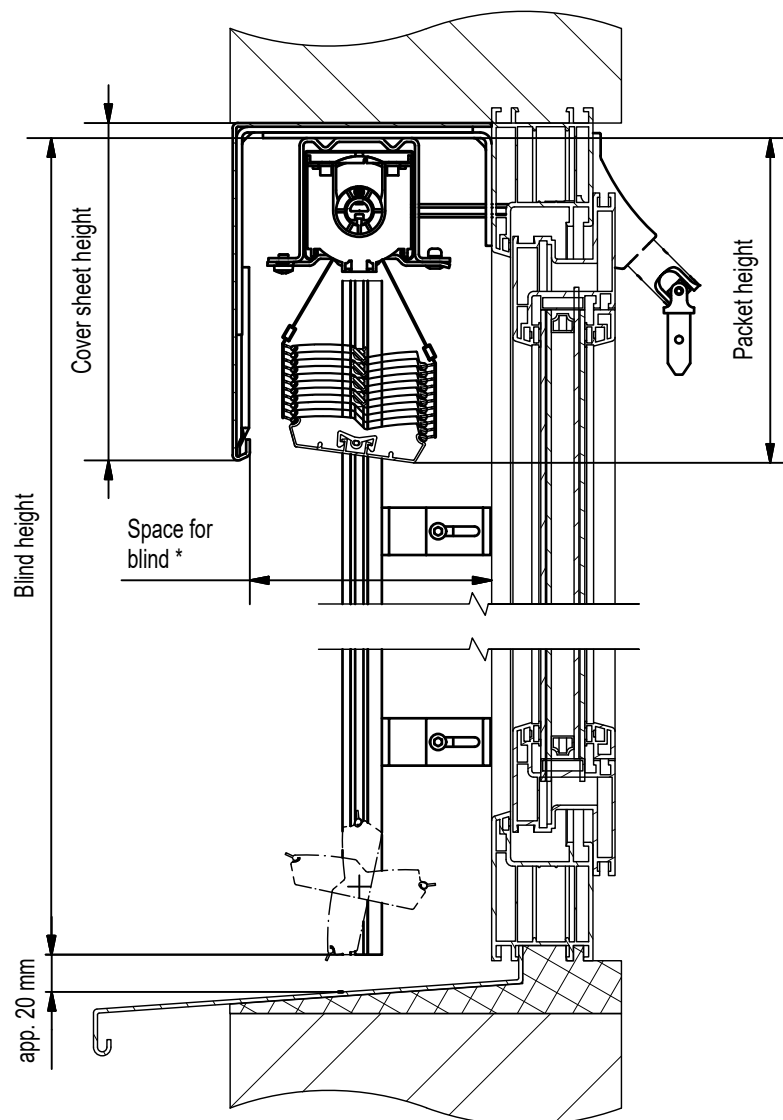

Blind Z-70 - drawing

* Space for blind recommended: 130 mm
minimal: 120 mm