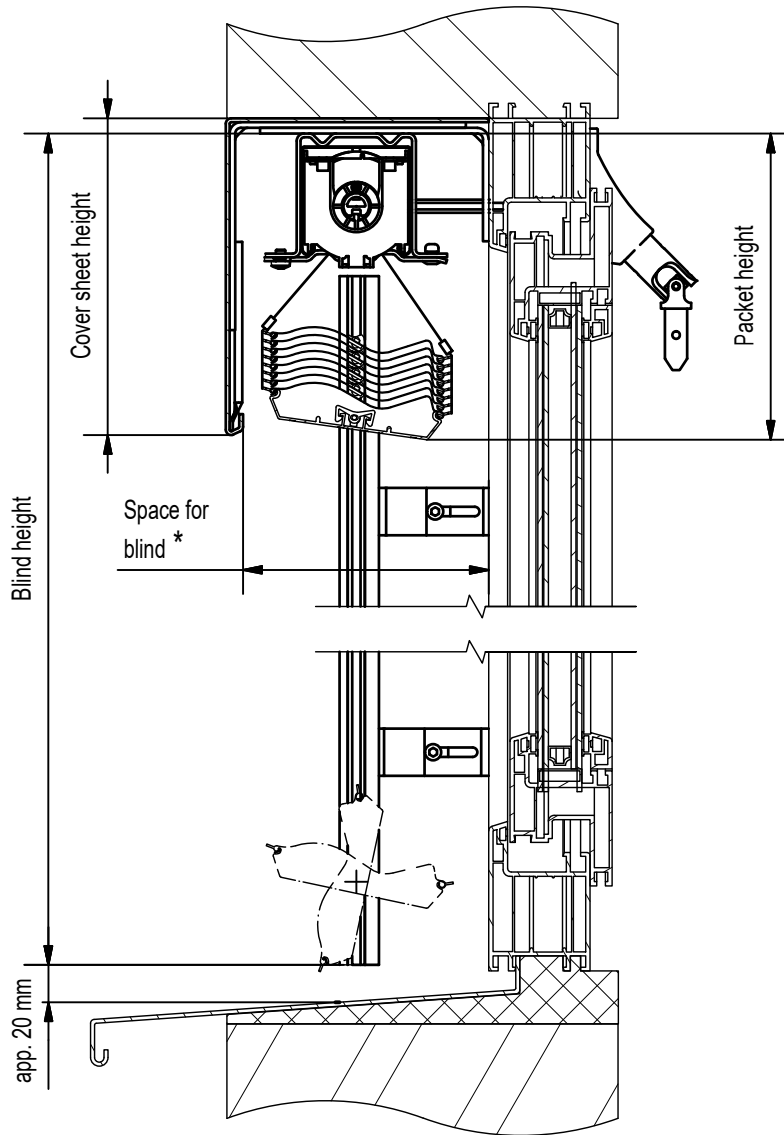

Blind S-90 - drawing

* Space for blind recommended: 130 mm
minimal: 125 mm