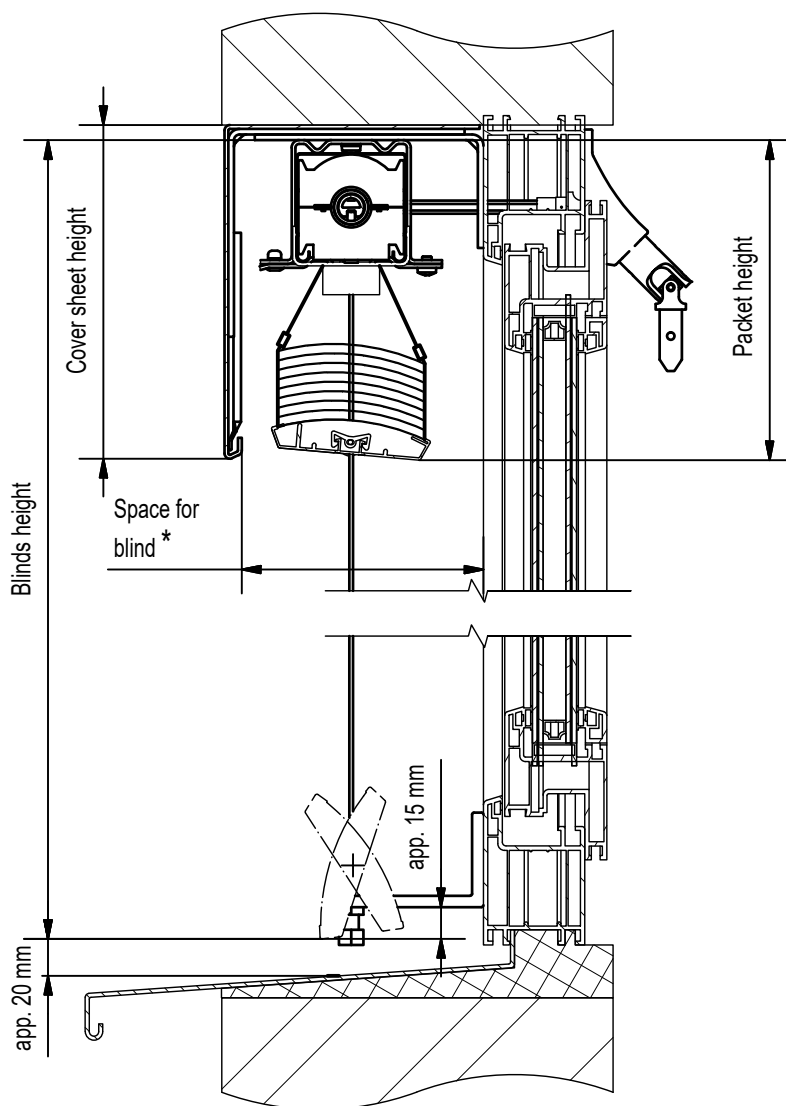

Blind F-80 - drawing

* Space for blind recommended: 130 mm
minimal: 120 mm