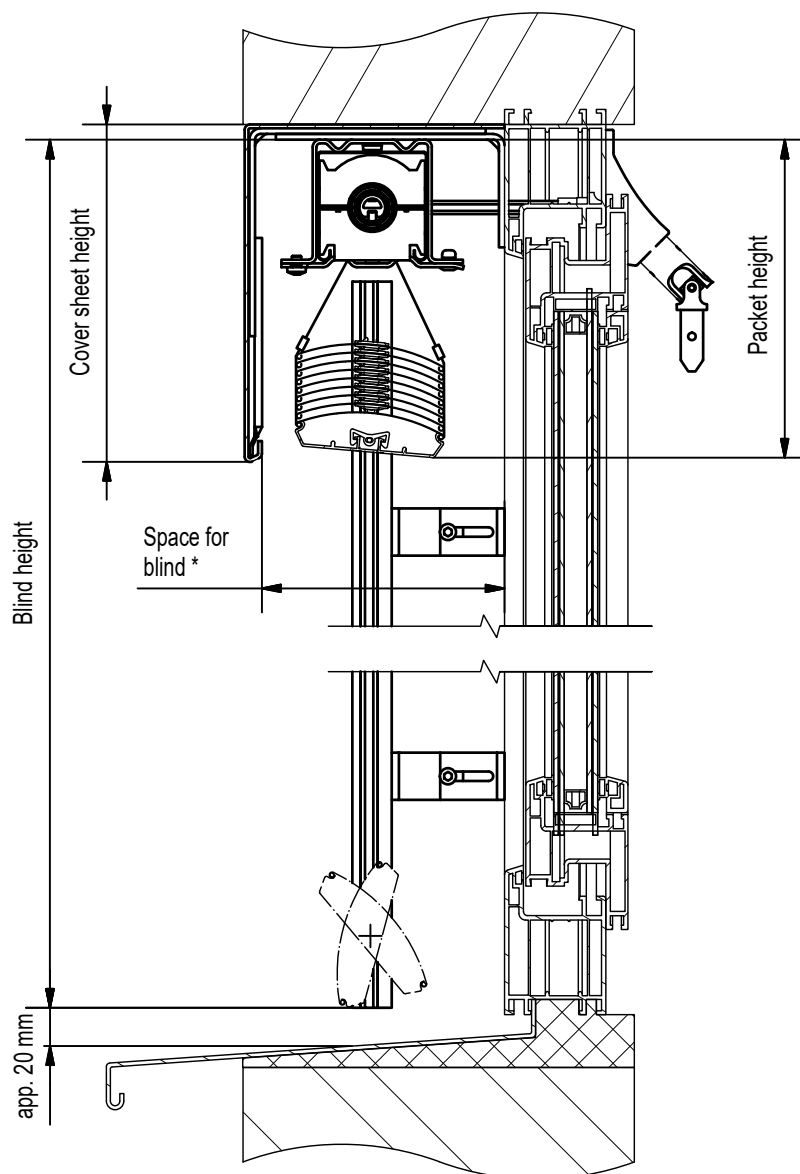

Blind C-80 - drawing

* Space for blind recommended: 130 mm
minimal: 120 mm