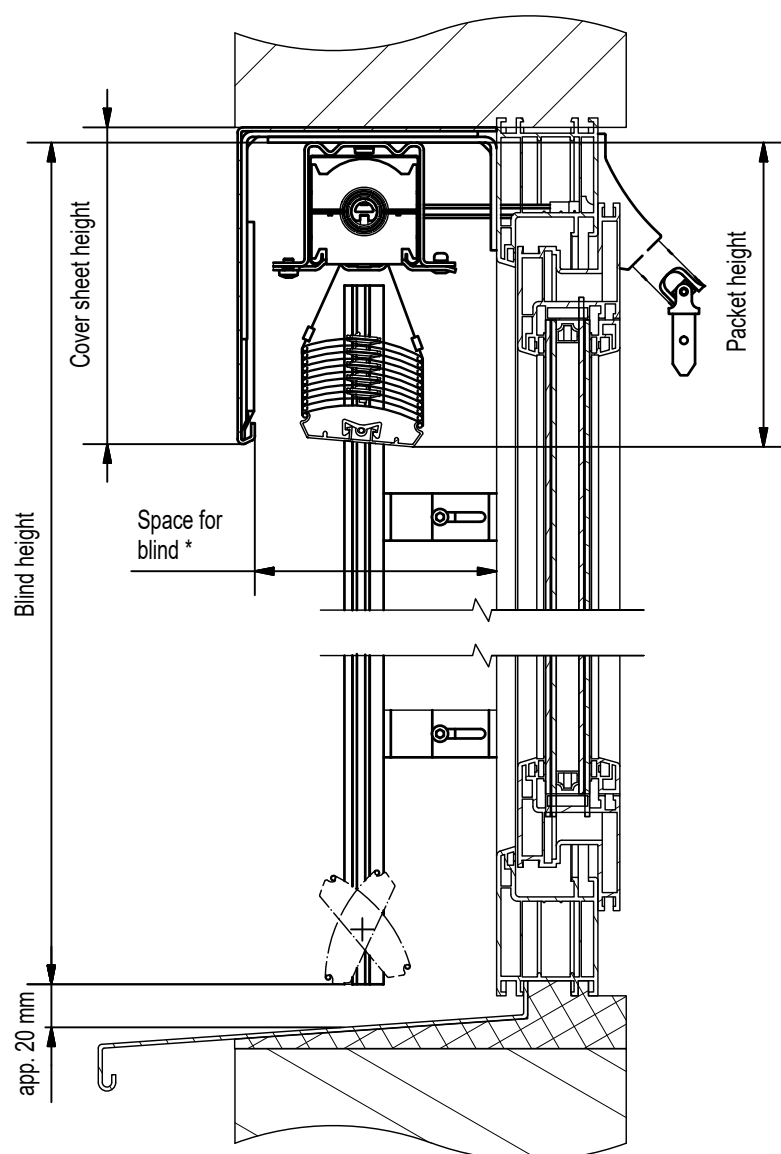

Blind C-65 - drawing

* Space for blind recommended: 130 mm
minimal: 110 mm